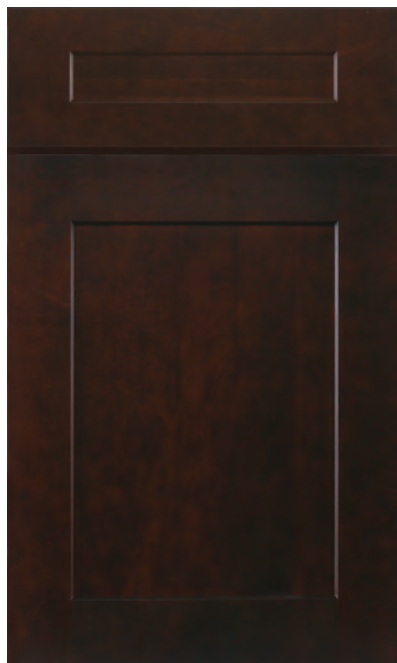

3

4

Decors

7

8

Contemporary

S8
White

S5
Castle Grey

S2
Almond

S1
Java Coffee

NOTE Product photography in this catalog have been reproduced as accurately as printing technologies permit. We strongly recommend you view an actual product sample for best color and wood grain representation.

Transitional

H9
Pearl Glazed

H2 – Coming soon
Saharah

H8
Hazel

H3
Chestnut

K3
Greige

K8
Espresso

NOTE Not all door styles and finishes are available at each location.
Please check with your local J&K CABINETRY showroom for current availability.